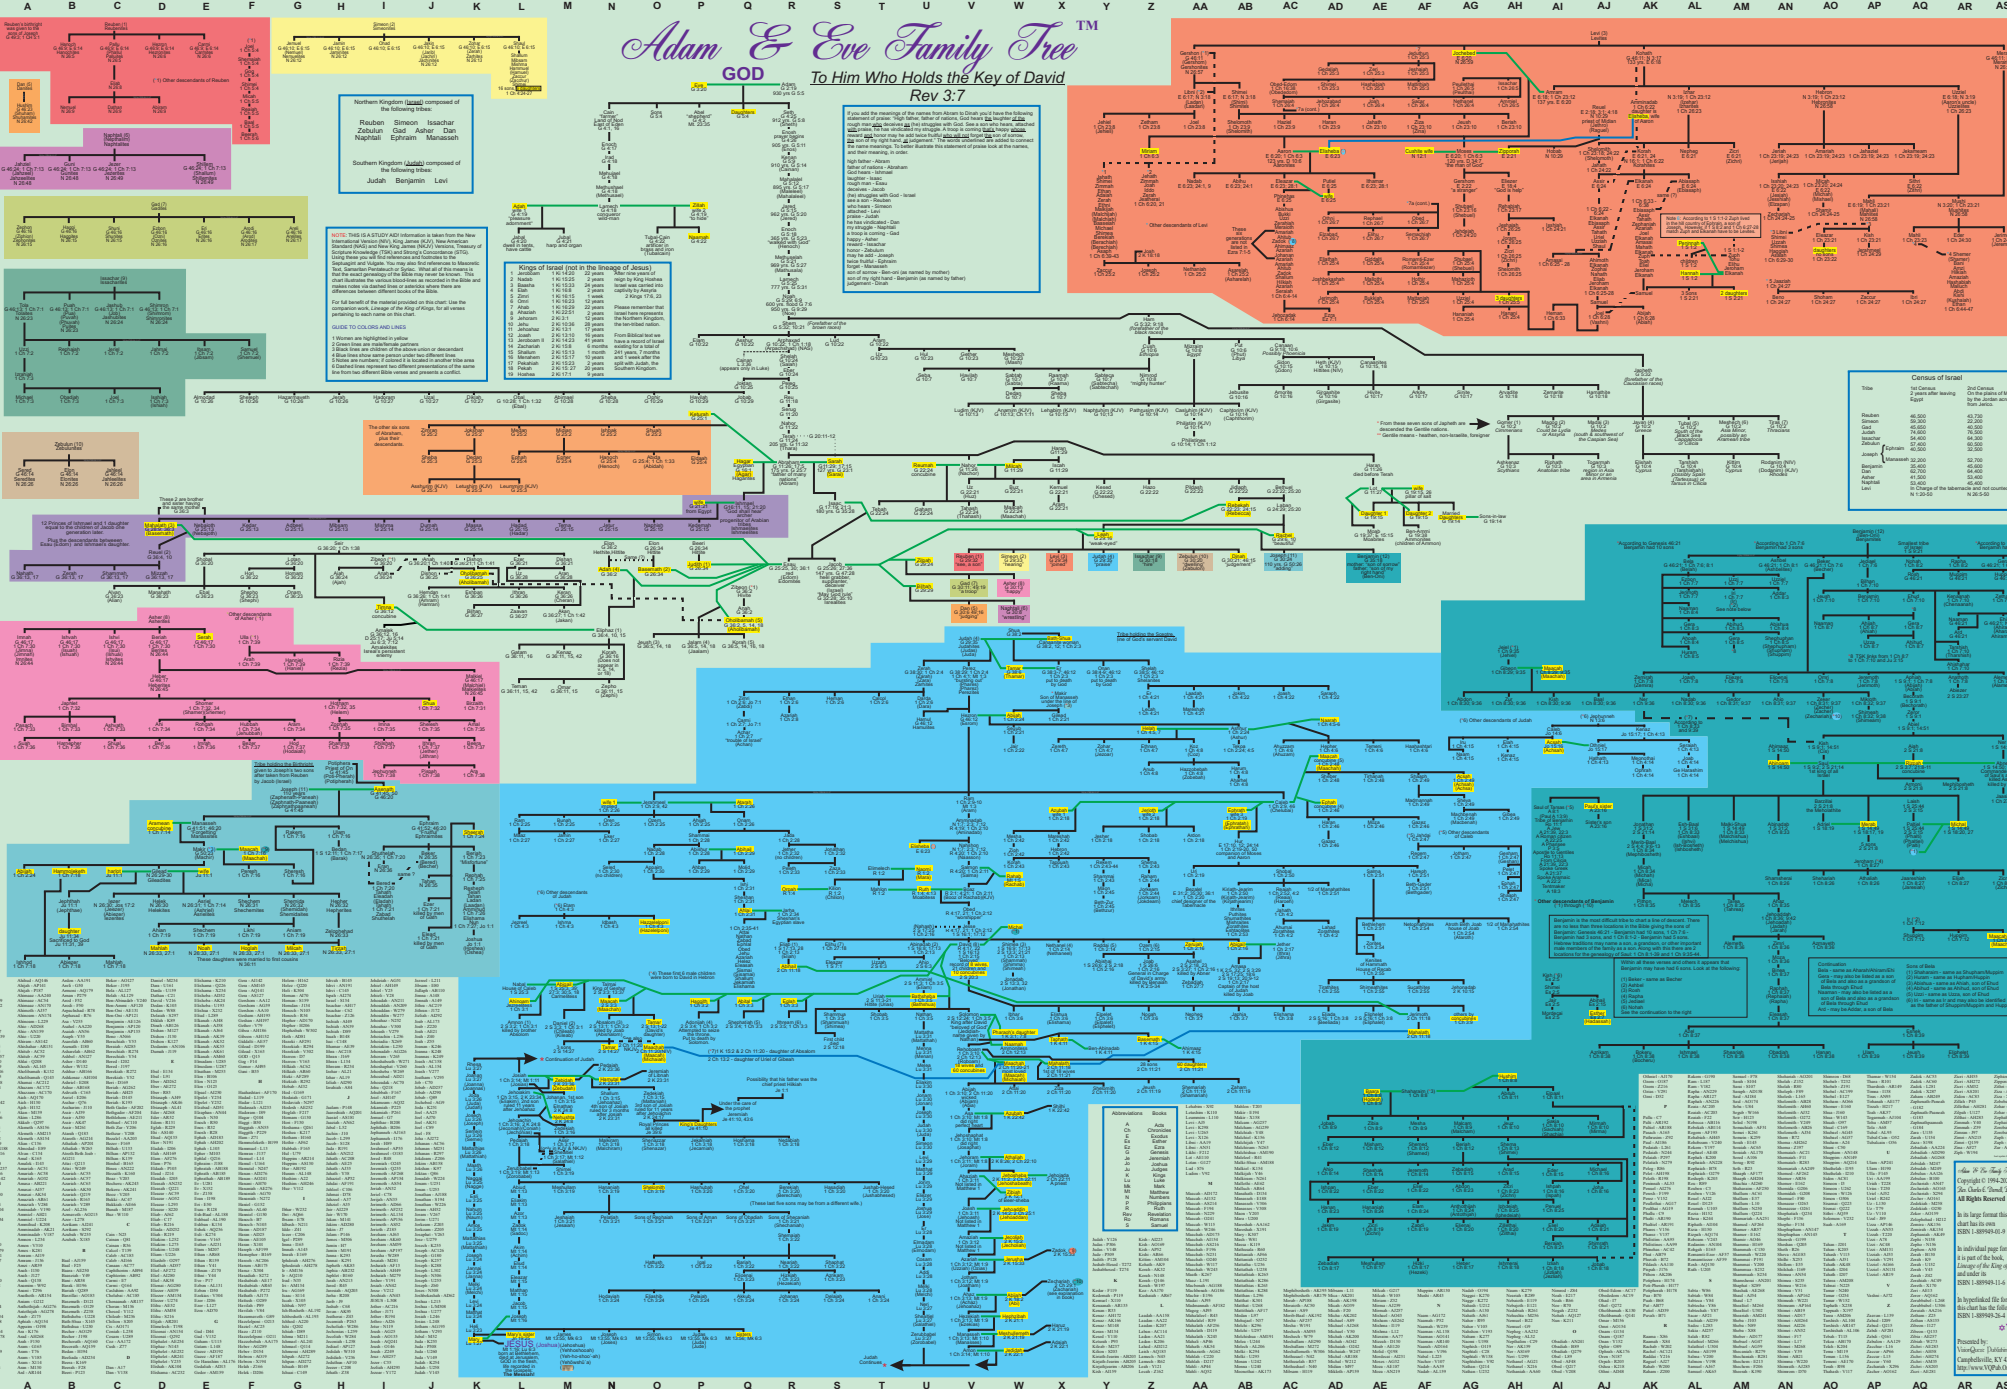

Adam & Eve Family Tree™

To Him Who Holds the Key of David
Rev 3:7